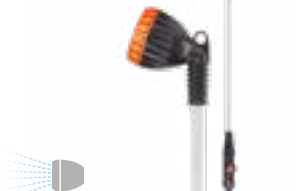

LONG FAN SPRAY

8922