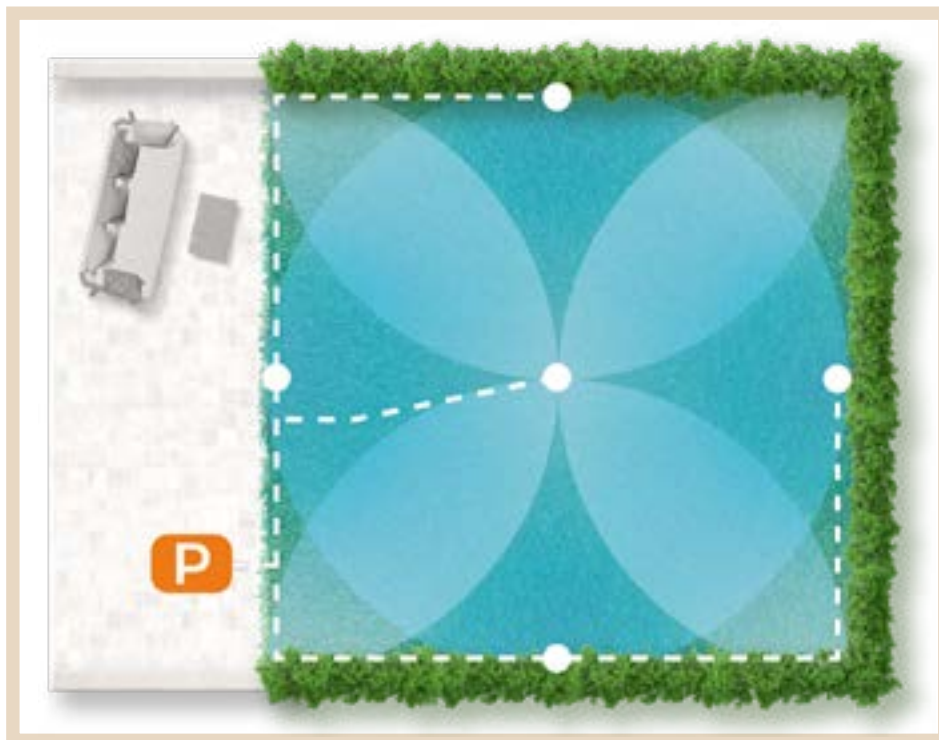

EXAMPLE OF SYSTEM WITH THE COLIBRÌ STARTER KIT

MAIN REQUIREMENTS:

- Pressure: minimum 2.5 bars
- Flow rate: at least 21 l/min
- Garden shape: regular (square or slightly rectangular; e.g. 7 x 7 m, 8 x 7 m, 8 x 8 m)
- Water supply: water mains

FEATURES:

- The kit comes with fixed angle sprinklers (1 x 360°, 4 x 180°)
- Colibrì sprinklers have a jet of min. 3.5 m - max. 4.5 m
- The area behind the sprinklers is also watered for about 30-40 cm.