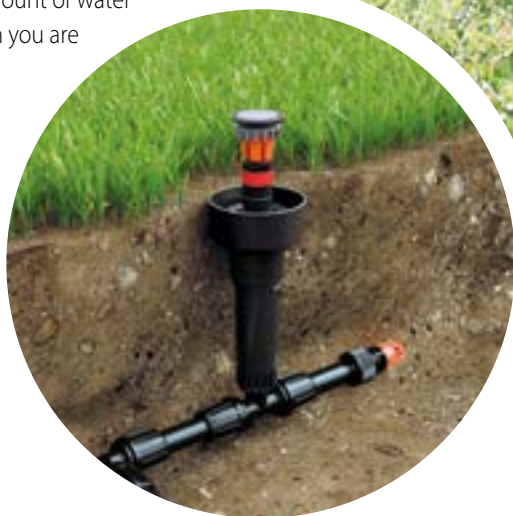

COLIBRÌ® SYSTEM

With the Colibrì System, Claber brings all of the advantages of underground irrigation into small green spaces too! It is easy to use, saves on water, keeps your lawn and plants looking good and healthy, and makes the most of your garden. Colibrì is easy to install, with no need to dig large holes or connect up to the power mains. All you need is one of Claber's battery-powered timers connected to the tap to make sure your garden has just the right amount of water at the right time, even when you are away or on holiday. And with the new jet adjustment, you just need two fingers for perfect, targeted irrigation with no waste!

COLIBRÌ SYSTEM

Underground irrigation for small gardens

GEAR-DRIVEN TURBINE WITH JET-INTERCEPTING HEAD

BODY AND ROD IN SHOCKPROOF ABS

EXTERNAL JET ADJUSTMENT WITH JUST TWO FINGERS

WASHABLE FILTER

STAINLESS STEEL RETURN SPRING

Underground micro-sprinkler with low water consumption. Ideal for watering vegetable patches and small gardens, even at low pressure. Gear-driven device made from acetal resin. External adjustment of range.