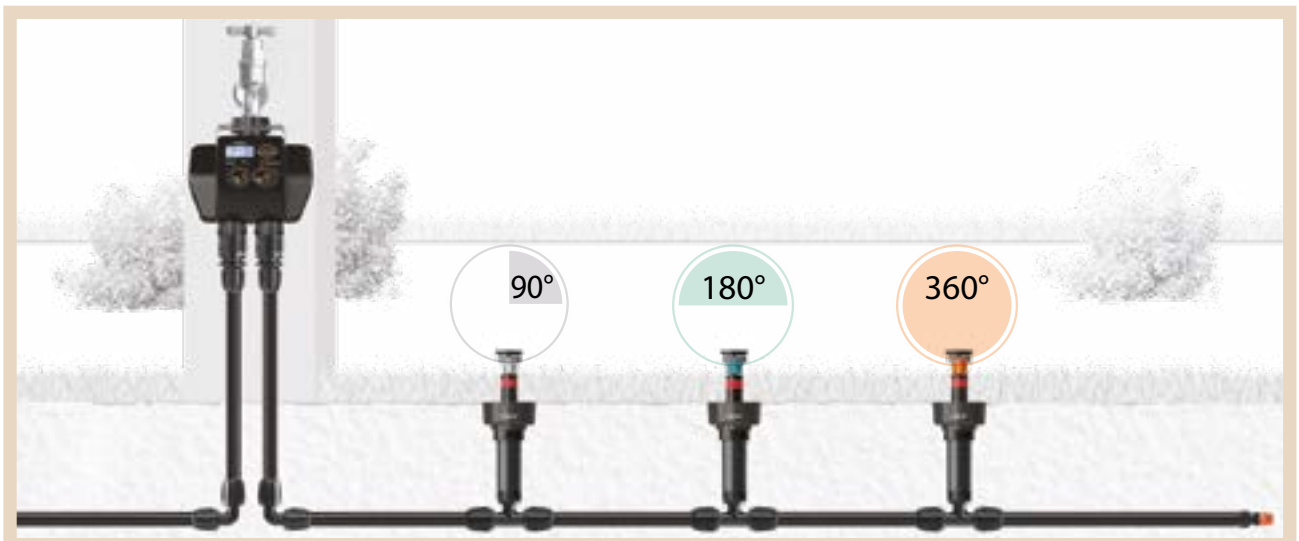

360° COLIBRÌ MICRO-SPRINKLER

90210

180° COLIBRÌ MICRO-SPRINKLER

90220

90° COLIBRÌ MICRO-SPRINKLER

90230

Underground micro-sprinkler with low water consumption. Ideal for watering vegetable patches and small gardens, even at low pressure. Gear-driven device made from acetal resin. External adjustment of range.

Height from ground: 2" (5 cm).

code	packaging	qty	pack size (cm)	box size (cm)	volume (m³)	weight (kg)	pcs/pallet	barcode
90210		12	4 x 14,3 x 4	23,7 x 17,5 x 16,5	0,007	1,10	1512	8 000625 90210 1
90220		12	4 x 14,3 x 4	23,7 x 17,5 x 16,5	0,007	1,10	1512	8 000625 90220 0
90230		12	4 x 14,3 x 4	23,7 x 17,5 x 16,5	0,007	1,10	1512	8 000625 90230 9

360°			r	
BAR	l/min	m²	r	r
1,5	4,0	38,5	r 3,5 m	5,0 m
2,0	4,5	50,2	r 4,0 m	5,7 m
3,0	5,1	63,6	r 4,5 m	6,4 m

90220

180°			r	
BAR	l/min	m²	r	r
1,5	2,9	25,1	r 4,0 m	5,7 m
2,0	3,3	31,8	r 4,5 m	6,4 m
3,0	3,6	34,7	r 4,7 m	6,7 m

90230

90°			r	
BAR	l/min	m²	r	r
1,5	1,7	9,6	r 3,5 m	5,0 m
2,0	2,0	13,8	r 4,2 m	6,0 m
3,0	2,1	13,8	r 4,2 m	6,0 m

GUARD COLLAR

90250

For optimum installation of Colibri micro-sprinklers. Traps sand and pebbles from the soil.

code	packaging	qty	pack size (cm)	box size (cm)	volume (m³)	weight (kg)	pcs/pallet	barcode
90250		10	8 x 6,5 x 3,5	10 x 39 x 13	0,005	0,30	1200	8 000625 90250 7