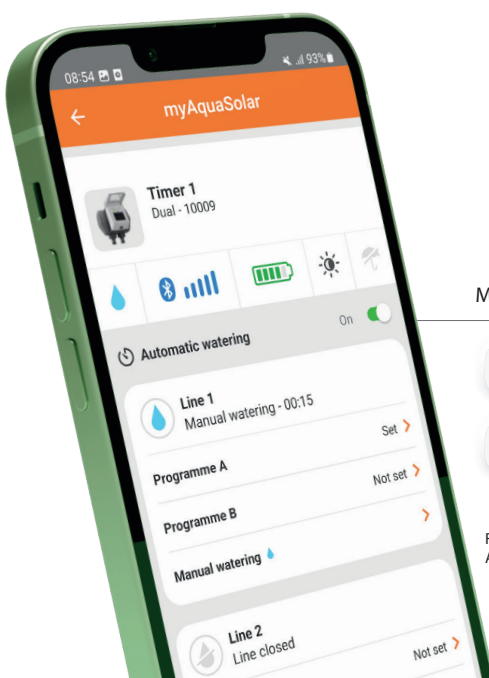

myAquaSolar is the first and only smart timer that, thanks to its latest-generation photovoltaic panel, works without batteries and without needing direct, constant exposure to the sun. Indirect light is enough to power the timer perfectly.

myAquaSolar is available in versions with one or two irrigation lines and can be conveniently programmed right from your smartphone via Bluetooth®, using the intuitive myAquaSolar app.

MYAQUASOLAR

Naturally innovative

NO BATTERY
100% SOLAR ENERGY

SMART
PROGRAMMING
WITH THE
MYAQUASOLAR APP

GET IT ON
Google Play

DOWNLOAD ON THE
Apple Store

myAquaSolar

FREE DOWNLOAD WITH NO SUBSCRIPTION COSTS,
AVAILABLE FOR SMARTPHONES.

The first battery-free tap timer totally powered by solar energy. Very easy to program with myAquaSolar app.